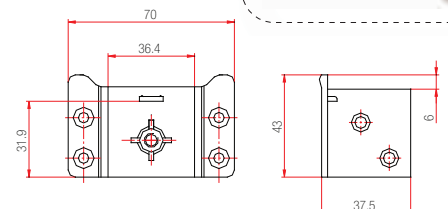

230.136.004.000

Series : Technoplas Ultratec

250