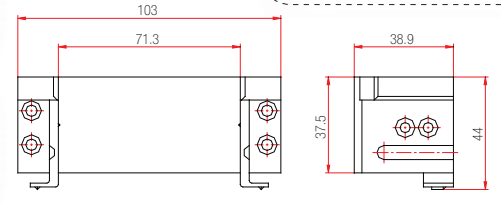

230.124.006.000

Series :Veka 118mm Topline Plus

300