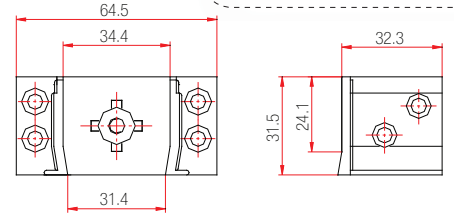

230.160.001.000

Series : Taurus Besto

250