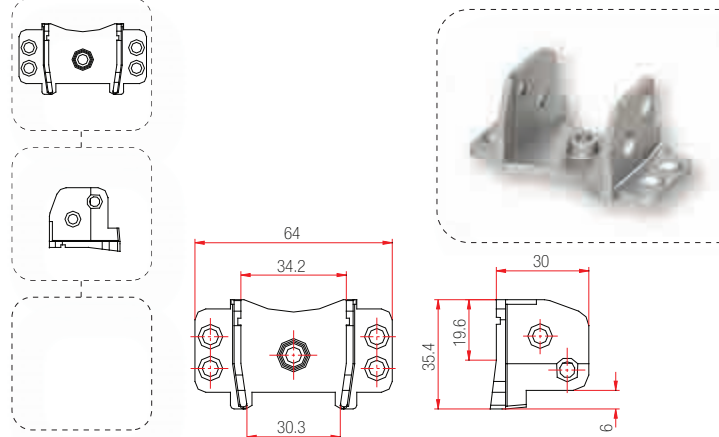

230.127.001.000

Series : Schönline 60 IG

300