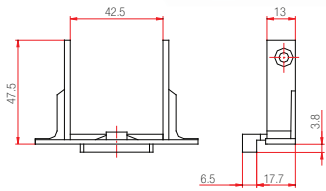

Fornax PvcAction

Pencere ve Kapı

Zamak Orta Kayıt Bağlantı Takozları (OKBT)

230.019.001.000

Series : Welplast Tornado

250