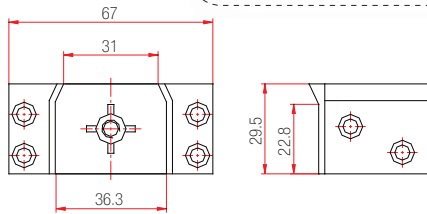

Fornax PvcAction

Pencere ve Kapı

Zamak Orta Kayıt Bağlantı Takozları (OKBT)

230.122.016.000

Series : Wintech TN 55

200