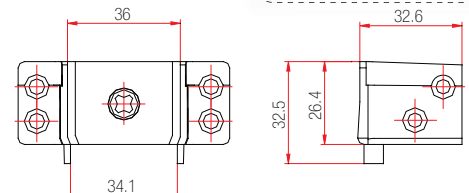

230.122.022.000

Series : Wintech W532

200