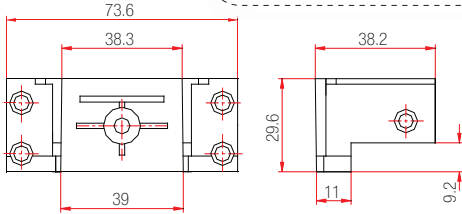

Fornax PvcAction

Pencere ve Kapı

Zamak Orta Kayıt Bağlantı Takozları (OKBT)

230.018.001.000

Series : Plasterm 70

200