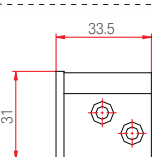

230.133.002.000

Series : Europen Elite

300

230.133.003.000

Series : Europen Light

250