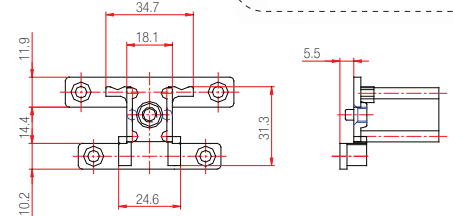

230.001.002.000

Series : Alfapen Venus

250