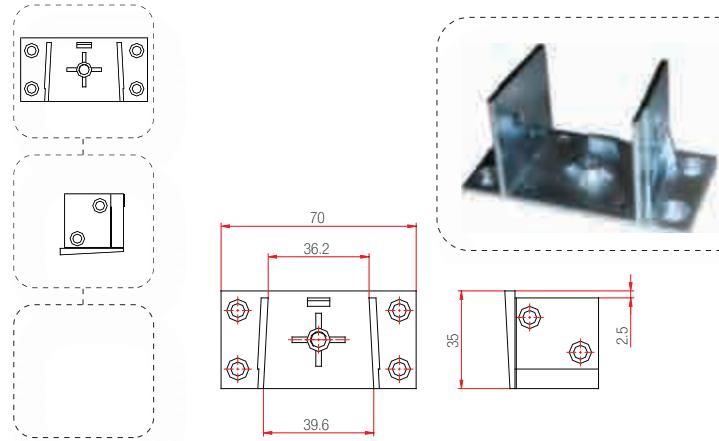

230.129.005.000

Series : Erpen Smartline Wide

250