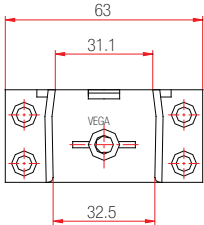

Fornax PvcAction

Pencere ve Kapı

Zamak Orta Kayıt Bağlantı Takozları (OKBT)

230.017.001.000

Series : Technoplas Vega

250