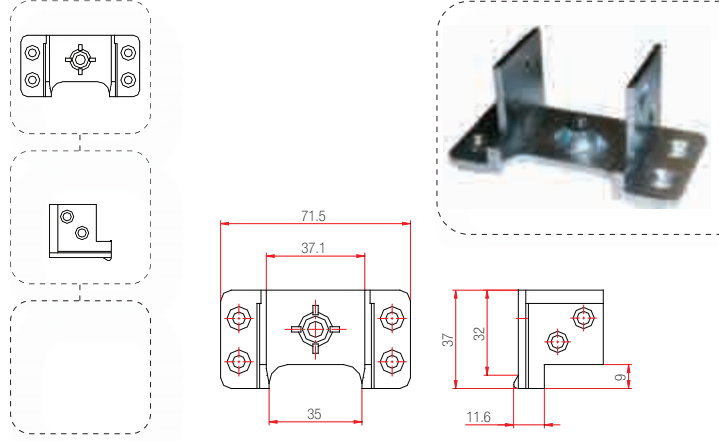

230.131.003.000

Series : Enderpen Vizyonline

250