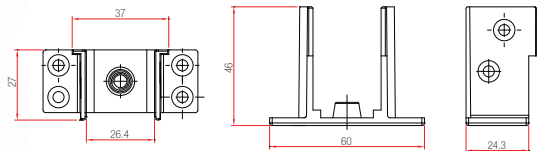

Fornax PvcAction

Pencere ve Kapı

Zamak Orta Kayıt Bağlantı Takozları (OKBT)

230.123.001.000

Series : Salamander 2D Streamline 76

350

230.123.002.000

Series : Salamander 2DK Design 2D

350

230.123.003.000

Series : Salamander Design 3DS

200

230.123.004.000

Series : Salamander 4DK Design 3D

200

230.014.001.000

Series : Saphir Luxus 80 , 75mm

300

230.168.001.000

Series : Saray PSY 050

250