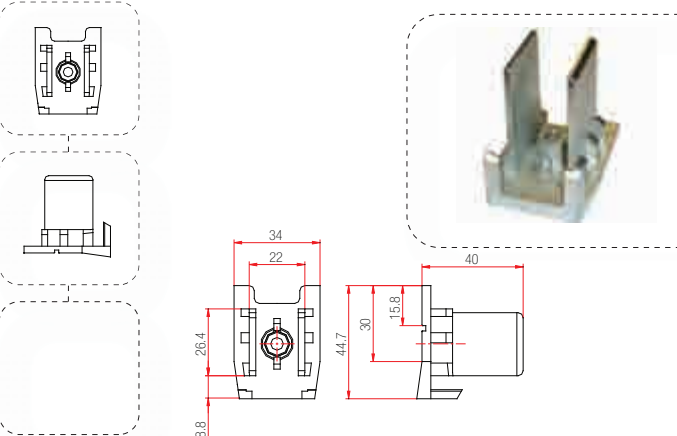

230.127.003.000

Series : Schönline 70 IG

300