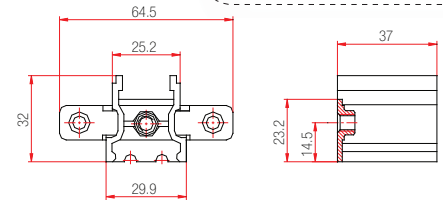

230.128.002.000

Series : Asaş 6000

250