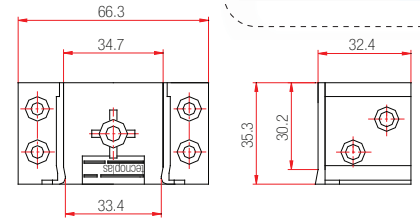

230.136.002.000

Series : Technoplas Startec

250