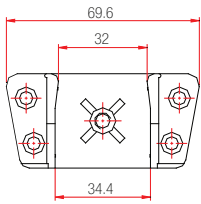

230.007.001.000

Series : Esenden Millenium

250

230.133.001.000

Series : Europen Dorion

300