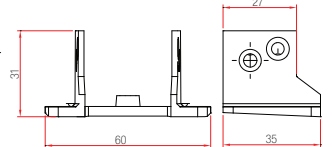

Fornax PvcAction

Pencere ve Kapı

Zamak Orta Kayıt Bağlantı Takozları (OKBT)

230.129.006.000

Series : Erpen Trend 62

250

230.129.006.001

Series : Erpen Trend 62 Eko

250

230.007.001.000

Series : Esenden Millenium

250

230.133.001.000

Series : Europen Dorion

300

230.133.002.000

Series : Europen Elite

300

230.133.003.000

Series : Europen Light

250