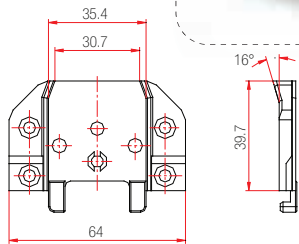

230.157.001.000

Series : Winbau Optimum

250