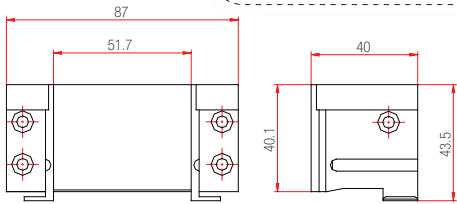

230.124.005.000

Series :Veka 100mm Contour-Kietis

250