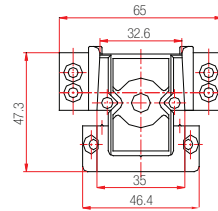

230.137.002.000

Series : Thyssen 720, Delux 60

100