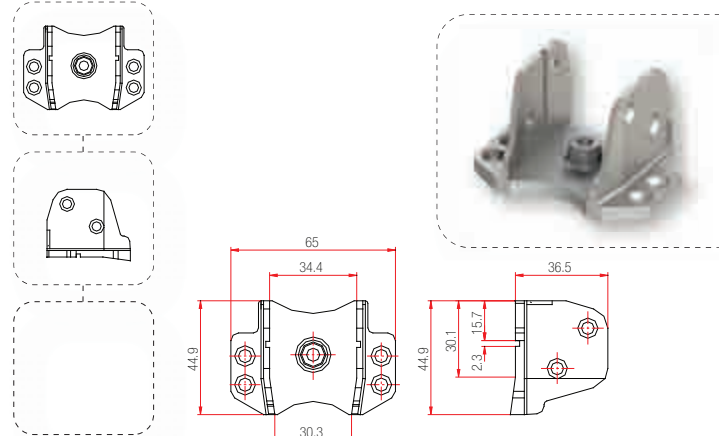

230.127.004.000

Series : Schönline 70

250