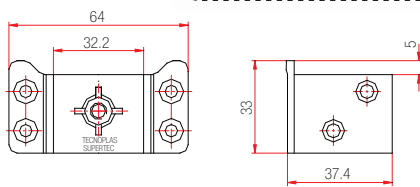

230.136.003.000

Series : Technoplas Supertec

250