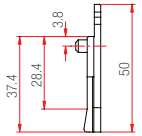

230.158.001.000

Series : Trocal Innova A5

250