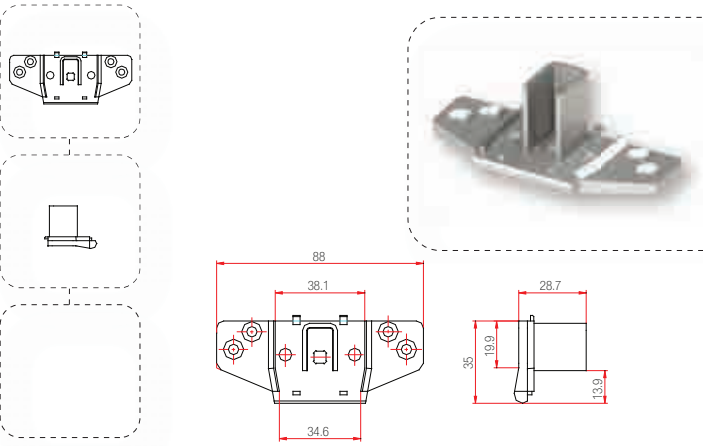

230.139.003.000

Series : Schüco SI82

300