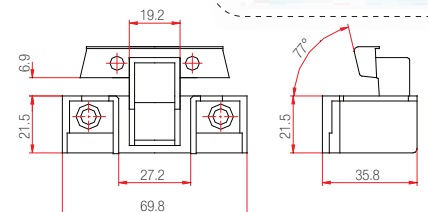

230.124.008.000

Series :Veka 106.230 Softline 70

250