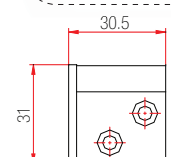

Fornax PvcAction

Pencere ve Kapı

Zamak Orta Kayıt Bağlantı Takozları (OKBT)

230.129.006.000

Series : Erpen Trend 62

250

230.129.006.001

Series : Erpen Trend 62 Eko

250

230.007.001.000

Series : Esenden Millenium

250

230.133.001.000

Series : Europen Dorion

300

230.133.002.000

Series : Europen Elite

300

230.133.003.000

Series : Europen Light

250