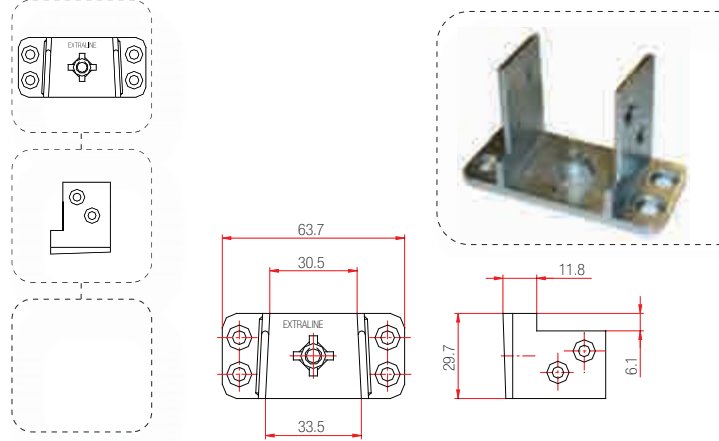

250

230.129.002.000

Series : Erpen Extraline

300

230.129.004.000

Series : Erpen Smartline Narrow

300

230.129.005.000