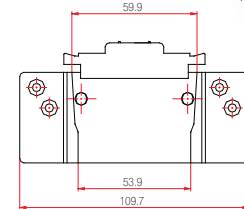

230.123.003.000

Series : Salamander Design 3DS

200

230.123.004.000

Series : Salamander 4DK Design 3D

200

230.014.001.000

Series : Saphir Luxus 80 , 75mm