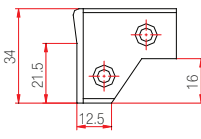

230.007.001.000

Series : Esenden Millenium

250

230.133.001.000

Series : Europen Dorion

300