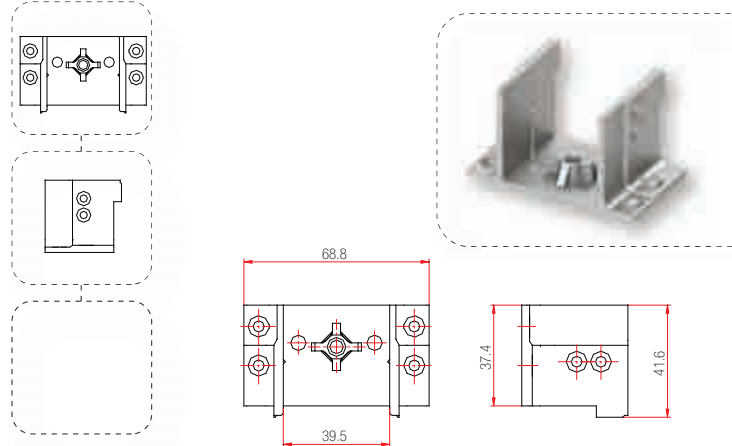

230.139.004.000

Series : Schüco CT 70 AS

300