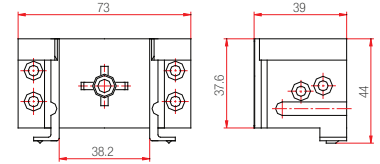

230.124.009.000

Series :Veka 85 mm Topline

250