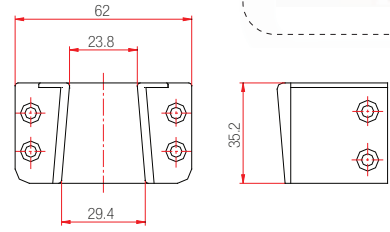

230.157.001.000

Series : Wymar 6955 S2000

250