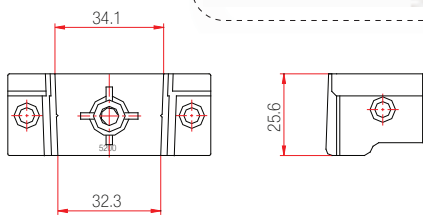

230.128.001.000

Series : Asaş 5200

300