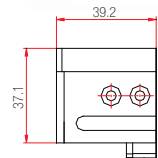

230.124.002.000

Series : Veka 64mm Wingline

250