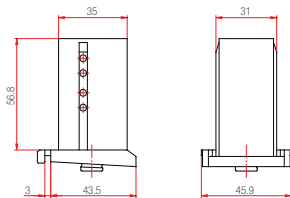

230.002.003.000

Series : Rehau Basic Line

500

230.002.004.000

Series : Brillant Design

400

230.004.001.000

Series : EuroFasad