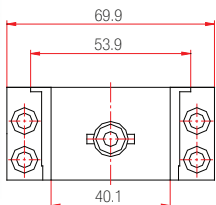

230.124.001.000

Series : Veka 58mm Softline

300