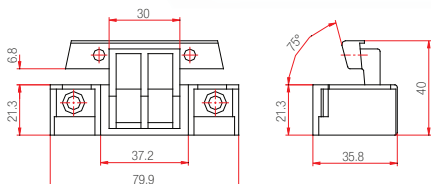

230.124.007.000

Series :Veka 106.230 Softline 58 MD

300