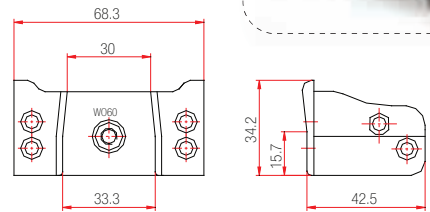

230.122.015.000

Series : Winopen WO 60 /CRP

200