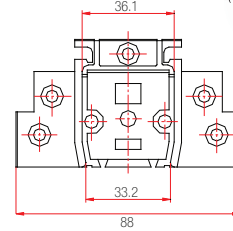

230.158.001.000

Series : Trocal Innova A5

250