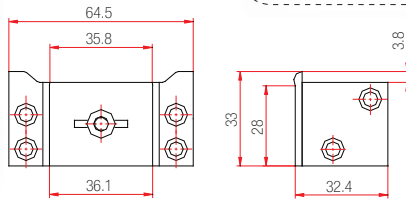

230.136.001.000

Series : Technoplas Megatec

250