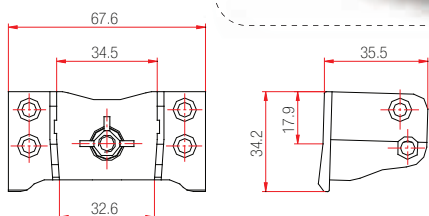

250

230.122.015.000

Series : Winopen WO 60 /CRP

200

230.122.010.000

Series : Wintech P430-632

200

230.122.022.000