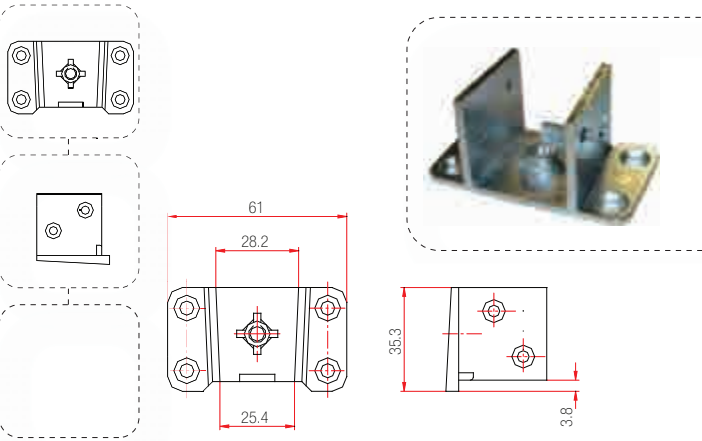

250

230.129.002.000

Series : Erpen Extraline

300

230.129.004.000

Series : Erpen Smartline Narrow

300

230.129.005.000