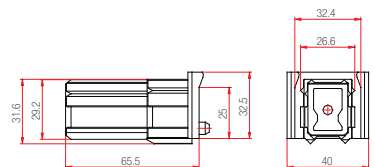

230.004.001.000

Series : EuroFasad

250