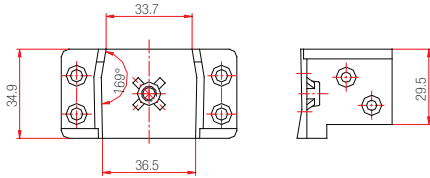

Fornax PvcAction

Pencere ve Kapı

Zamak Orta Kayıt Bağlantı Takozları (OKBT)

230.001.001.000

Series : Alfapen Armada

250