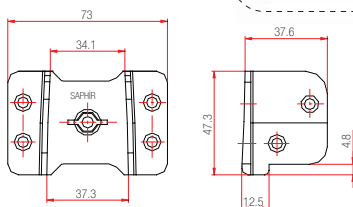

230.014.001.000

Series : Saphir Luxus 80 , 75mm

300

230.168.001.000

Series : Saray PSY 050

250