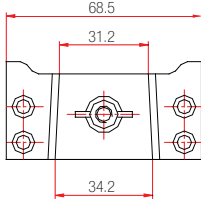

Fornax PvcAction

Pencere ve Kapı

Zamak Orta Kayıt Bağlantı Takozları (OKBT)

230.129.006.000

Series : Erpen Trend 62

250

230.129.006.001

Series : Erpen Trend 62 Eko

250