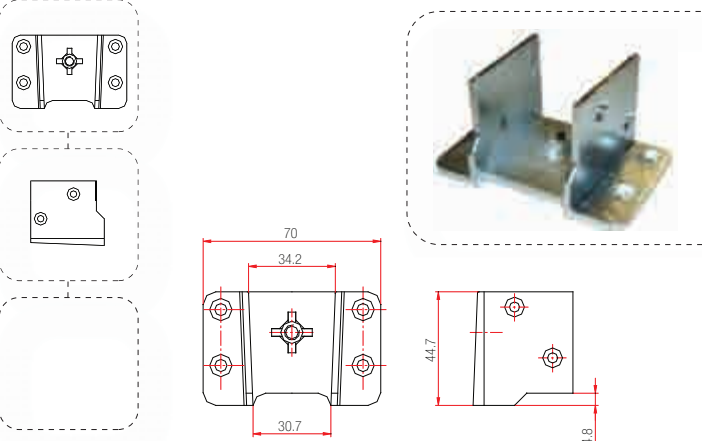

250

230.129.002.000

Series : Erpen Extraline

300

230.129.004.000

Series : Erpen Smartline Narrow

300

230.129.005.000