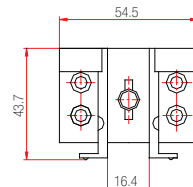

230.124.002.000

Series : Veka 64mm Wingline

250