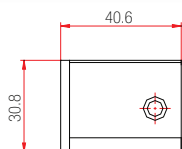

Series : Thyssen 720, Delux 60

100

230.124.001.000

Series : Veka 58mm Softline

300

230.124.002.000

Series : Veka 64mm Wingline

250