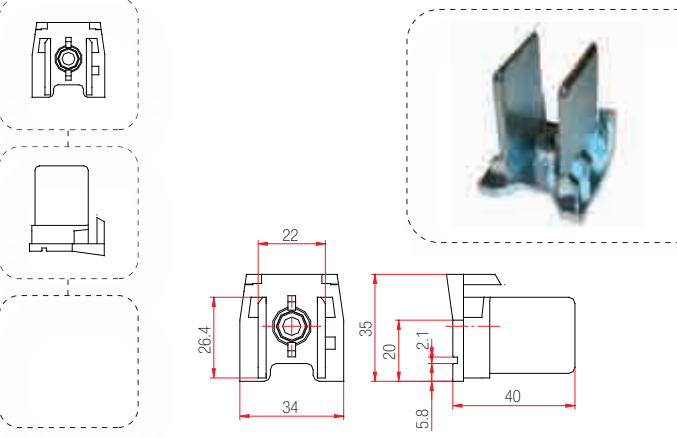

230.127.002.000

Series : Schönline 60

250