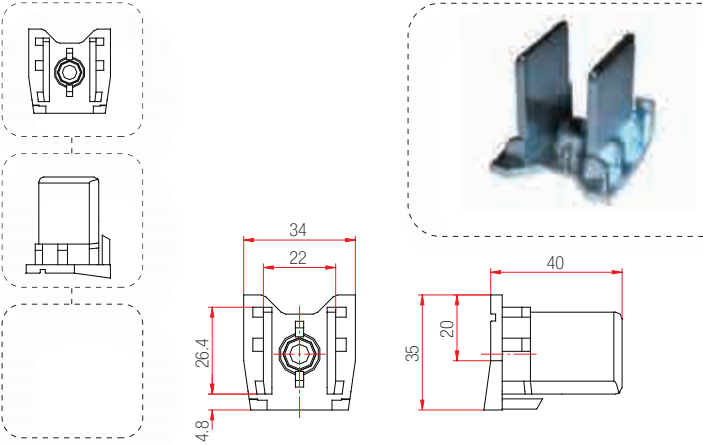

Fornax PvcAction

Pencere ve Kapı

Zamak Orta Kayıt Bağlantı Takozları (OKBT)

230.127.005.000

Series : Schönline Eco IG

250