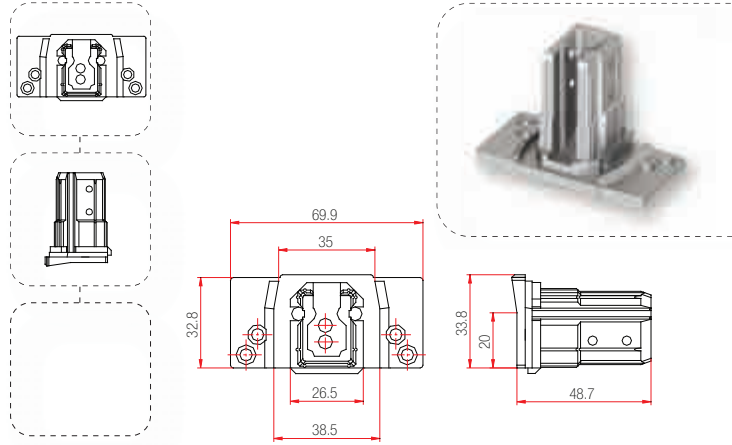

230.139.001.000

Series : Schüco Corona CT 60

200