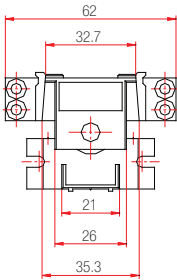

230.137.001.000

Series : Thyssen VTA 20, Delux 60

250